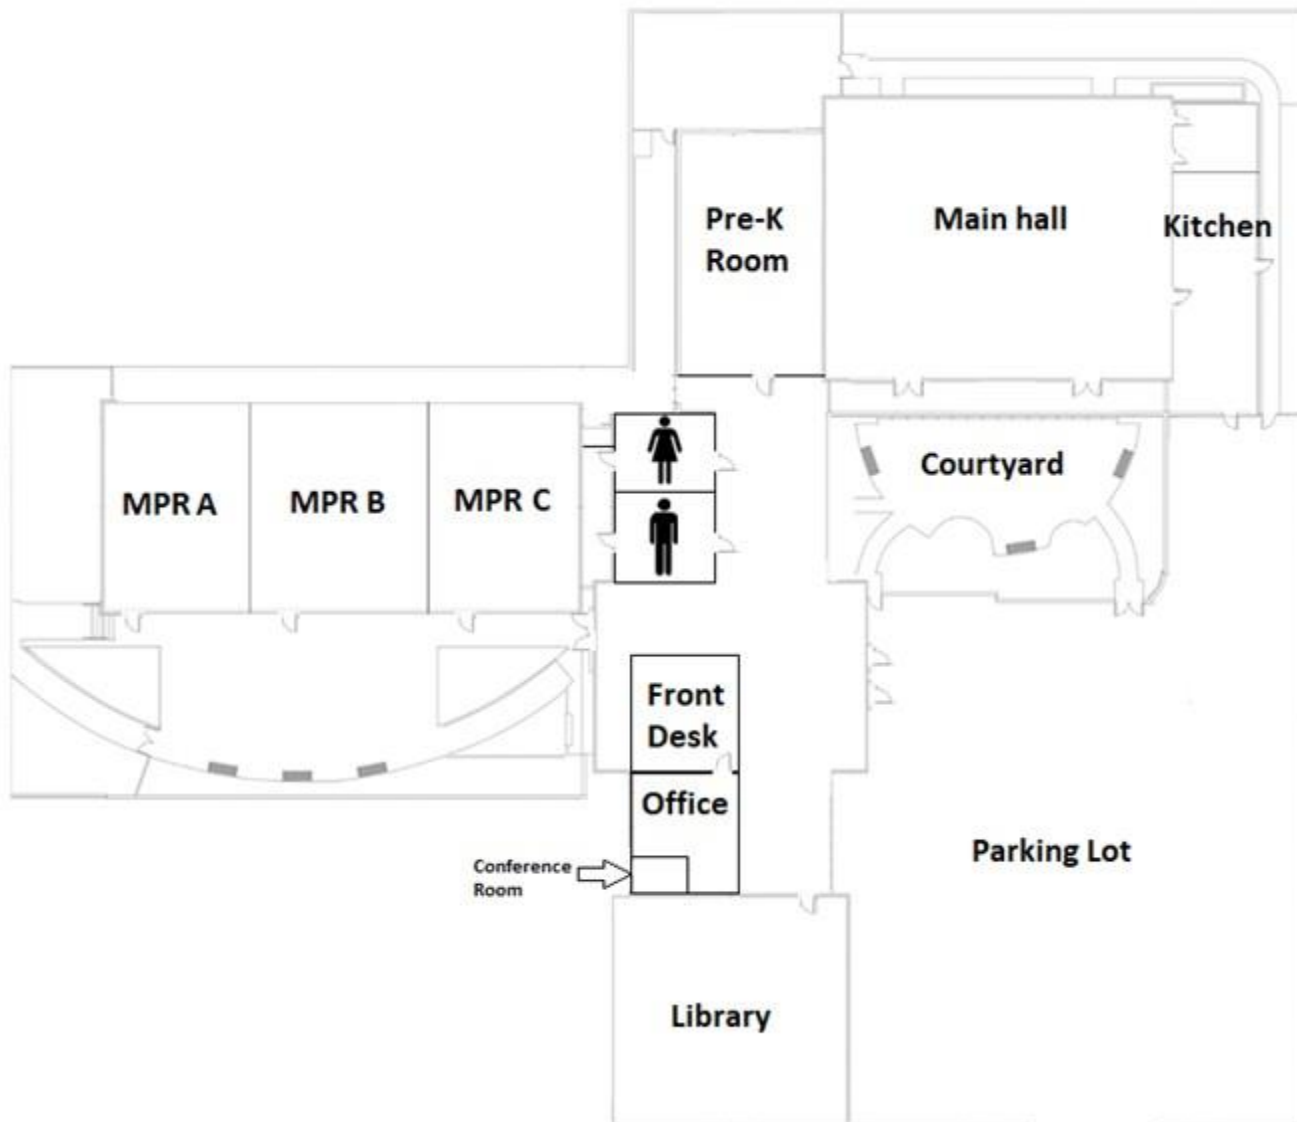

Cherryland Community Center

278 Hampton Road, Hayward CA, 94541

Hayward Area Recreation and Park District
1099 'E' Street, Hayward, CA 94541 (510) 881-6700
www.HaywardRec.org