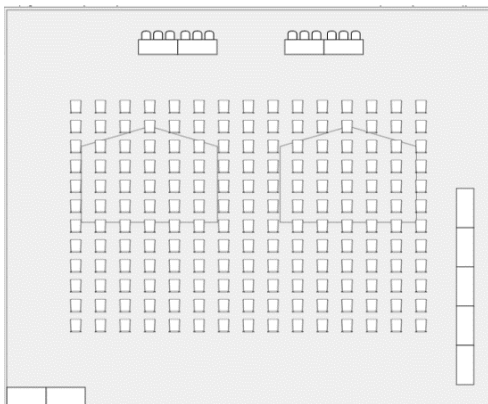

# Cherryland Seating Arrangements

(Please Check one)

Option 1

Option 2

Option 3

Option 4

Option 5

Option 6

**All layouts are designed for the maximum hall capacity of 190.**