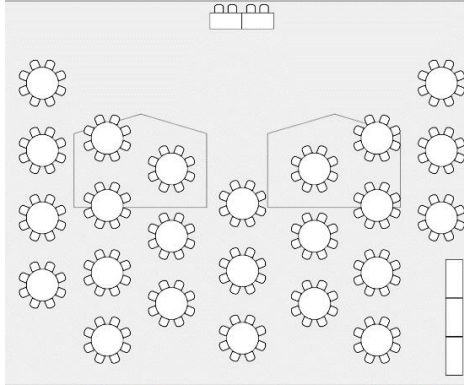

# Cherryland Seating Arrangements

(Please Check one)

Option 1

Option 2

Option 3

Option 4

Option 5

Option 6

**All layouts are designed for the maximum hall capacity of 190.**