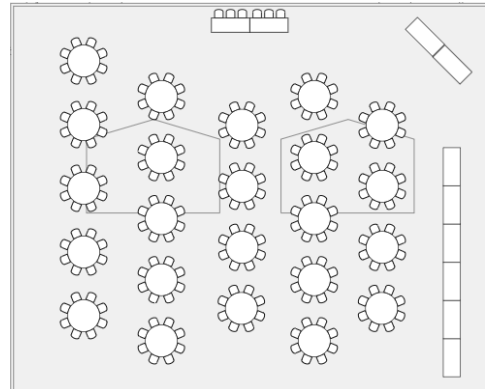

# Cherryland Seating Arrangements

(Please Check one)

Option 1

Option 2

Option 3

Option 4

Option 5

Option 6

**All layouts are designed for the maximum hall capacity of 190.**