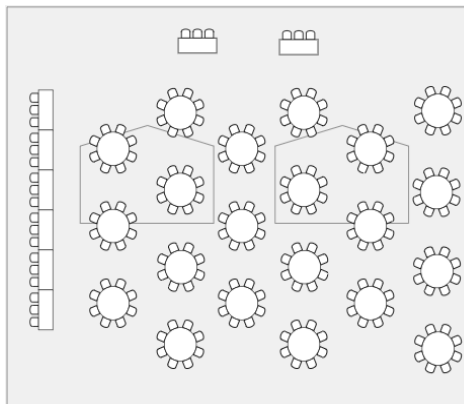

# Cherryland Seating Arrangements

(Please Check one)

Option 1

Option 2

Option 3

Option 4

Option 5

Option 6

**All layouts are designed for the maximum hall capacity of 190.**