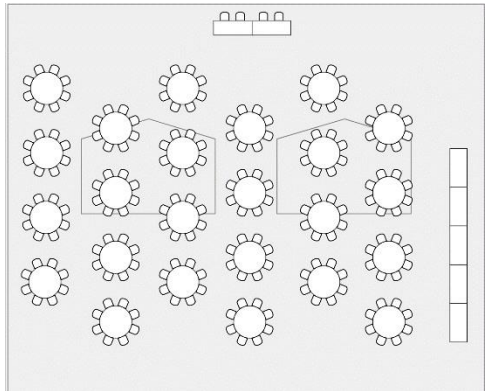

# Cherryland Seating Arrangements

(Please Check one)

Option 1

Option 2

Option 3

Option 4

Option 5

Option 6

**All layouts are designed for the maximum hall capacity of 190.**