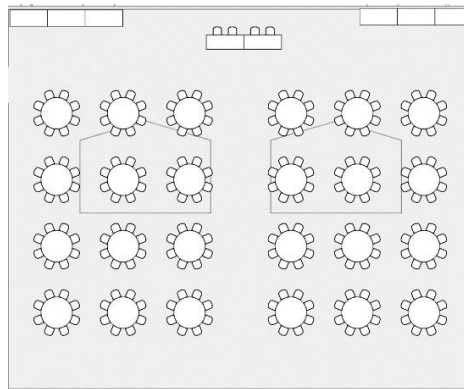

# Cherryland Seating Arrangements

(Please Check one)

Option 1

Option 2

Option 3

Option 4

Option 5

Option 6

**All layouts are designed for the maximum hall capacity of 190.**