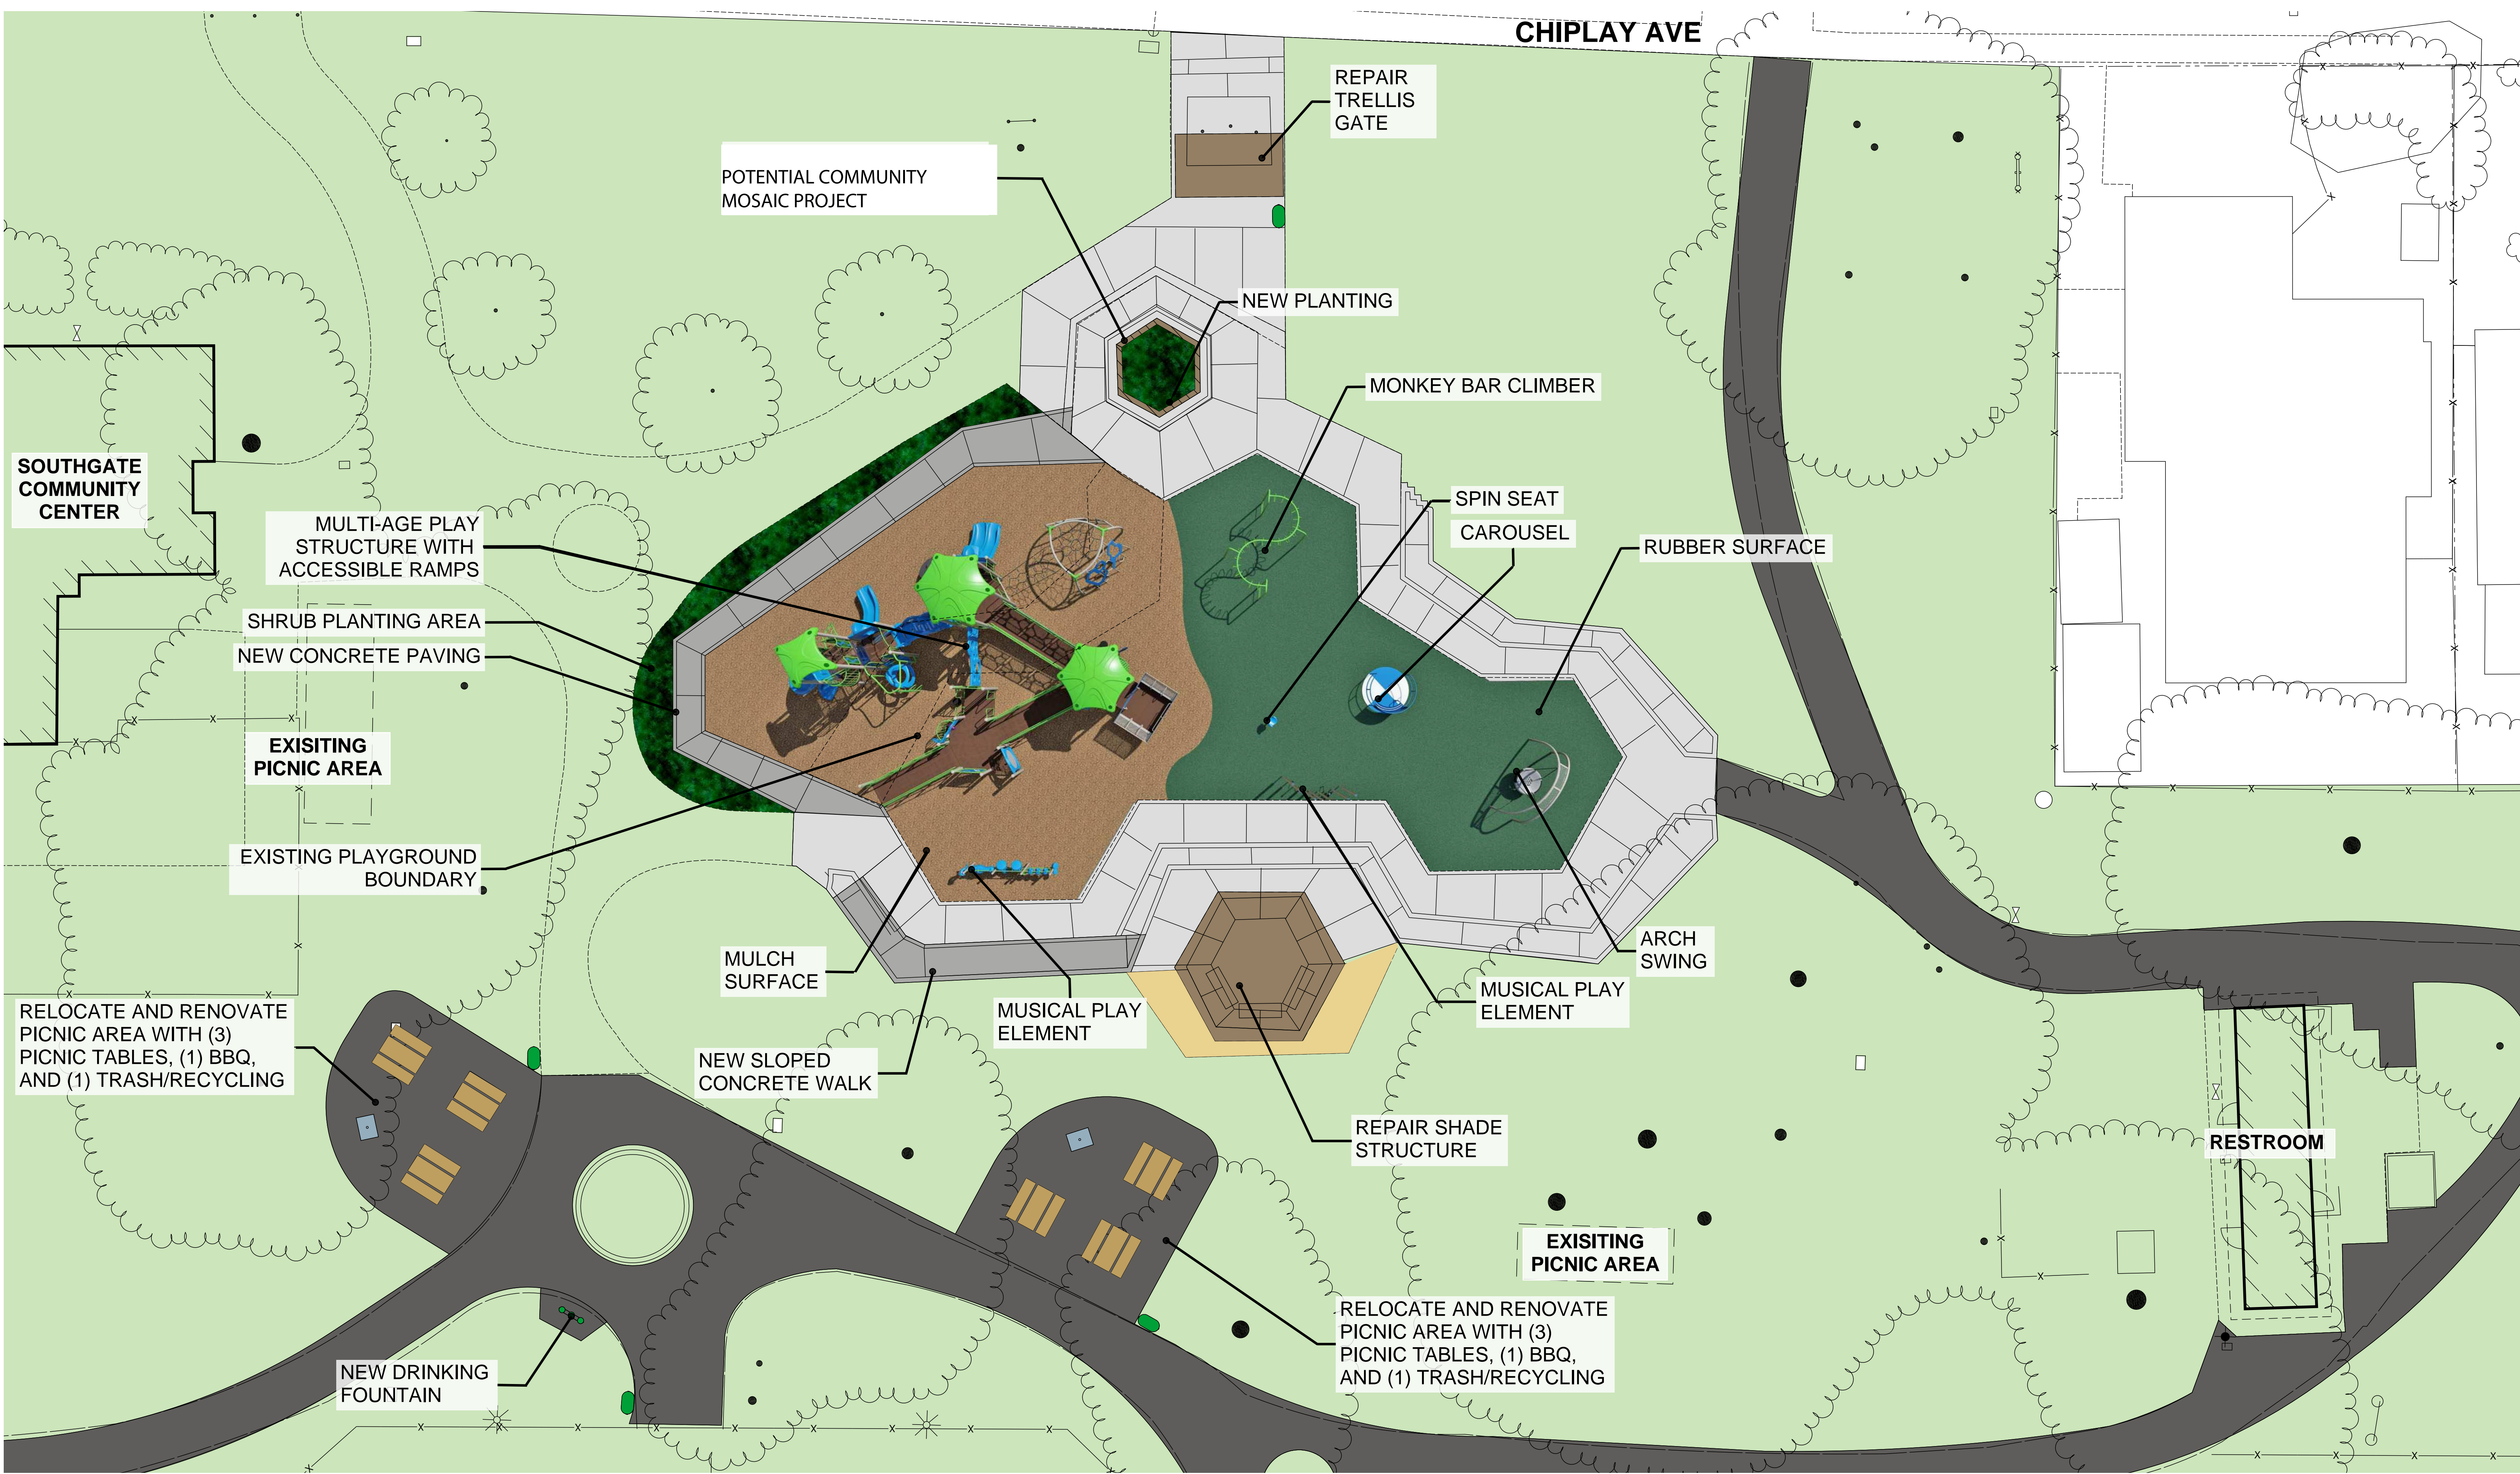

PARK-WIDE RENOVATIONS

SCALE: 1"= 10'-0"

SOUTHGATE PARK RENOVATIONS

HAYWARD, CA
 APRIL 2022
 21.003

PLAYGROUND/PICNIC AREA RENOVATIONS