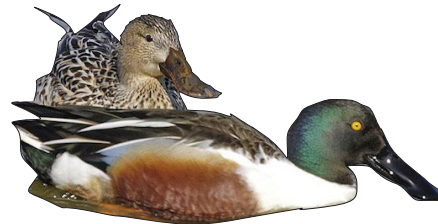

Common Fall and Winter Shoreline Birds

American Avocet
(nonbreeding plumage)

Willet

Black-necked Stilt

Dowitcher

Black Phoebe
(male is black)

Least Sandpiper

Song Sparrow

Northern Shoveler

Ruddy Duck (female- male
has white head in winter)

Great Egret
(nares are white
in winter)

Snowy Egret