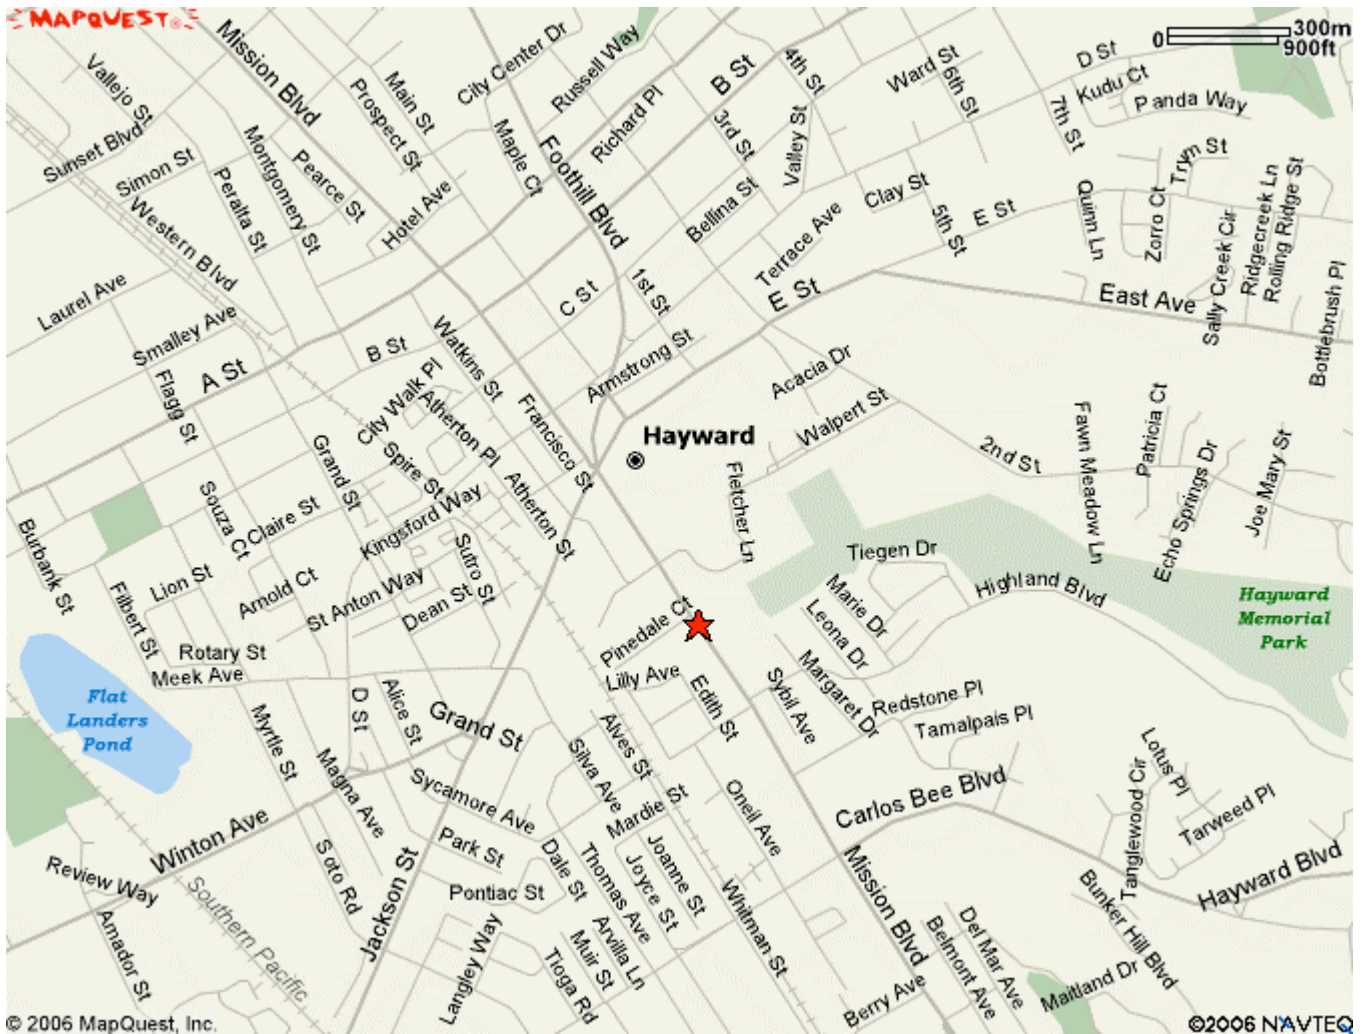

Directions to Memorial Park

24176 Mission Blvd.

Hayward, CA 94544

From San Jose:

1. Take **I-880 NORTH** toward **OAKLAND**
2. Take the **TENNYSON ROAD EAST** exit.
3. Merge onto **TENNYSON ROAD** (Eastbound).
4. Turn **Left** onto **MISSION BLVD.**
5. End at **24176 MISSION BLVD**, on the **Right**.

From West Oakland:

1. Take **I-880 SOUTH** toward **HAYWARD**
2. Take the **A STREET** exit.
3. Turn **Left** onto **A STREET**.
4. Turn **Right** onto **MISSION BLVD.**
5. End at **24176 MISSION BLVD**, on the **Left**.

From Dublin:

1. Merge onto **I-580 WEST** toward **OAKLAND**
2. Take the **E. CASTRO VALLEY BLVD.** exit.
3. Turn **Left** onto **E. CASTRO VALLEY BLVD.**
4. Turn **Left** onto **GROVE WAY**.
5. Turn **Left** onto **A STREET**.
6. Turn **Left** onto **MISSION BLVD.**
7. End at **24176 MISSION BLVD**, on the **Left**.

Turn Over to See Map →

Map to Memorial Park

24176 Mission Blvd.

Hayward, CA 94544

Turn Over for Driving Directions →