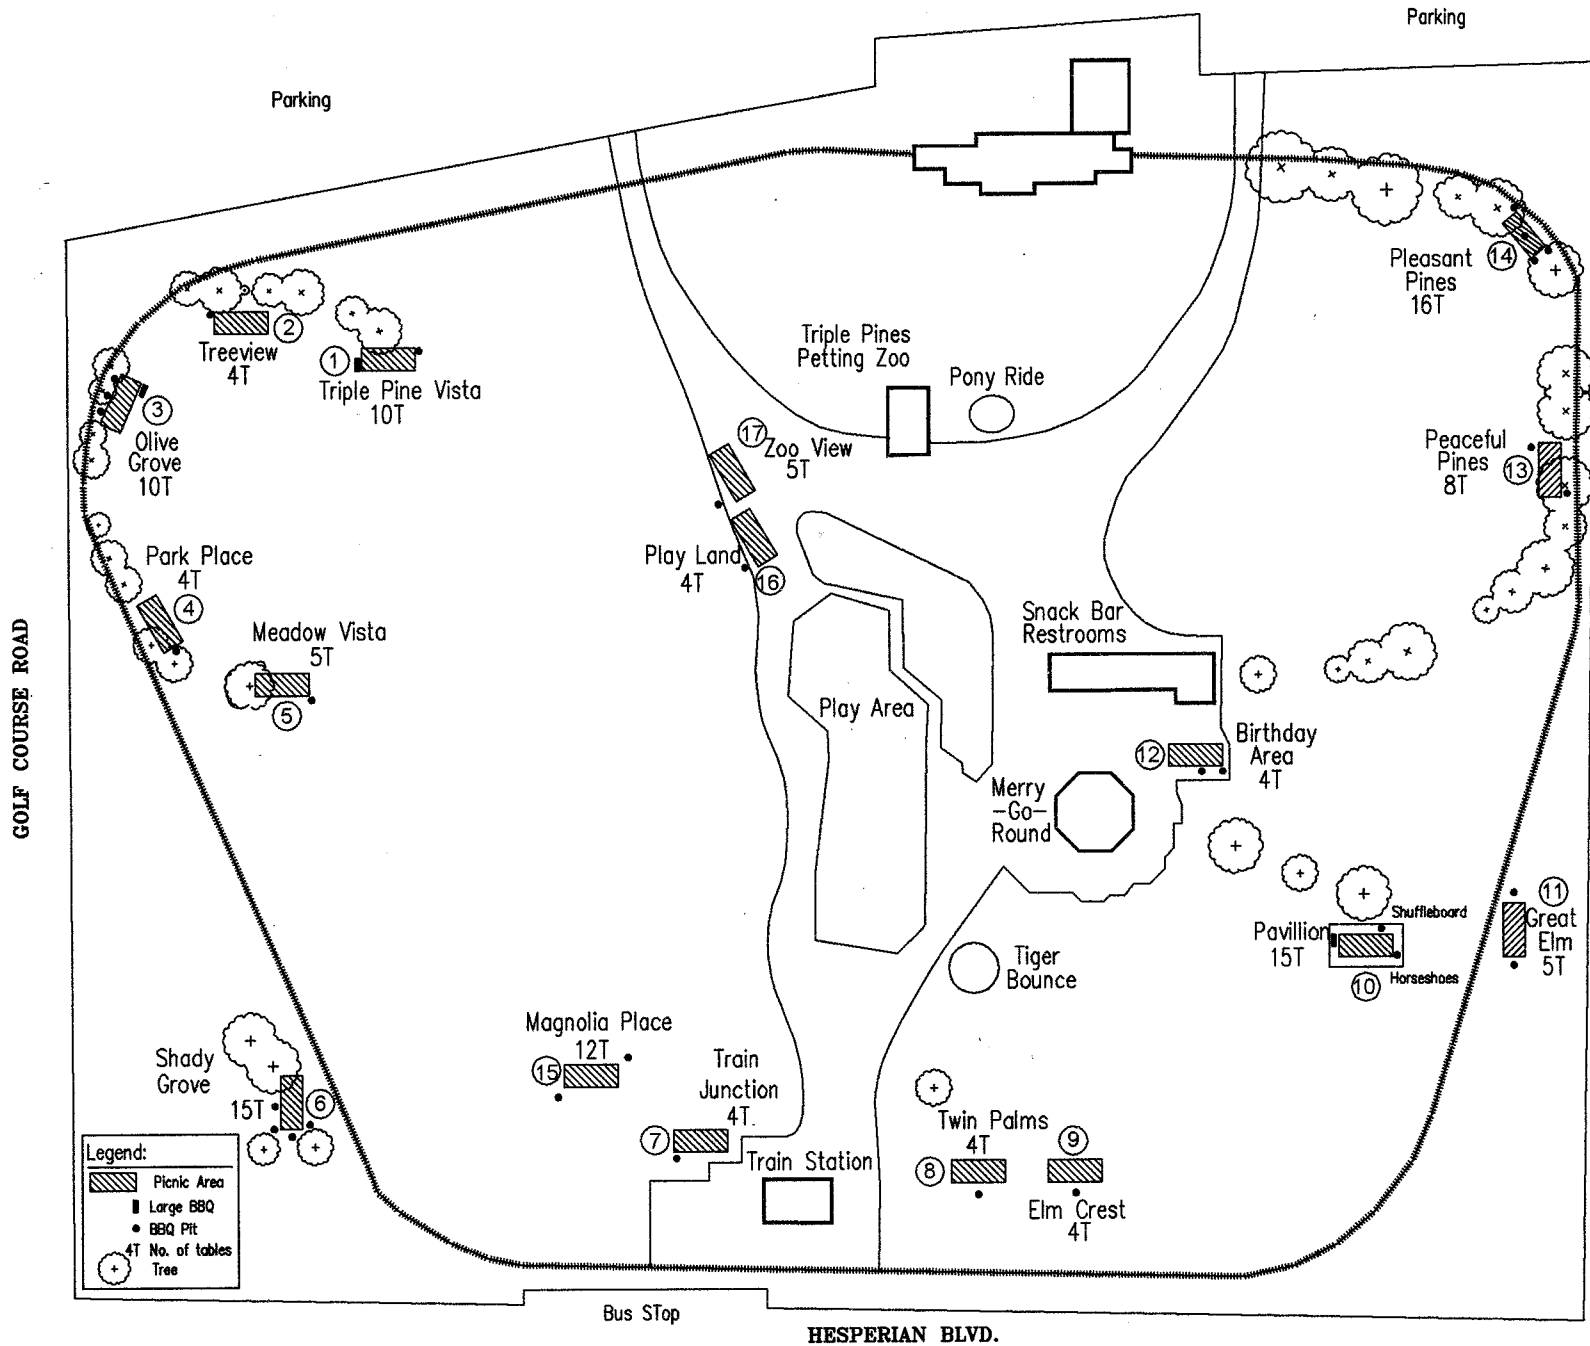

# Kennedy Park Picnic Areas

19501 Hesperian Blvd., Hayward

HARD Reservation Department (510) 881-6700 or info@haywardrec.org

Kennedy Park Concessions (510) 670-7275

Legend:  
 [Hatched Box] Picnic Area  
 [Solid Black Box] Large BBQ  
 [Dot] BBQ Pit  
 [Circle with +] 4T No. of tables  
 [Circle with +] Tree

GOLF COURSE ROAD

Bus Stop

HESPERIAN BLVD.

Parking

Parking