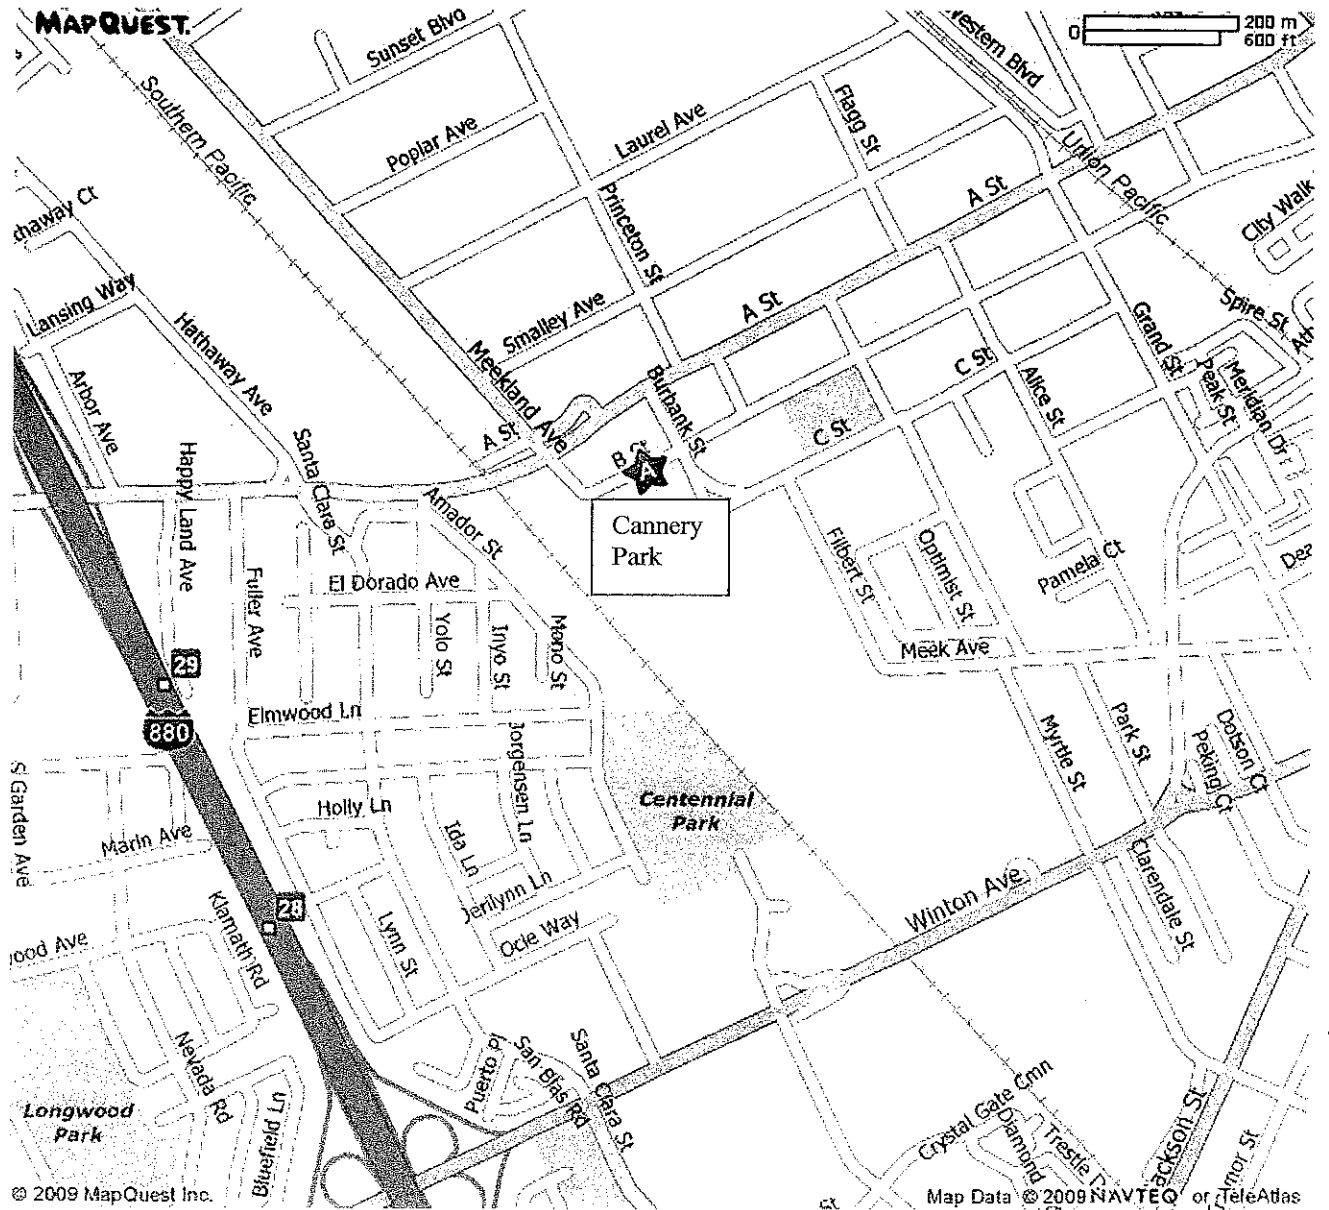

Map to Cannery Park

125 B Street
Hayward, CA 94541

Turn Over for Driving Directions →